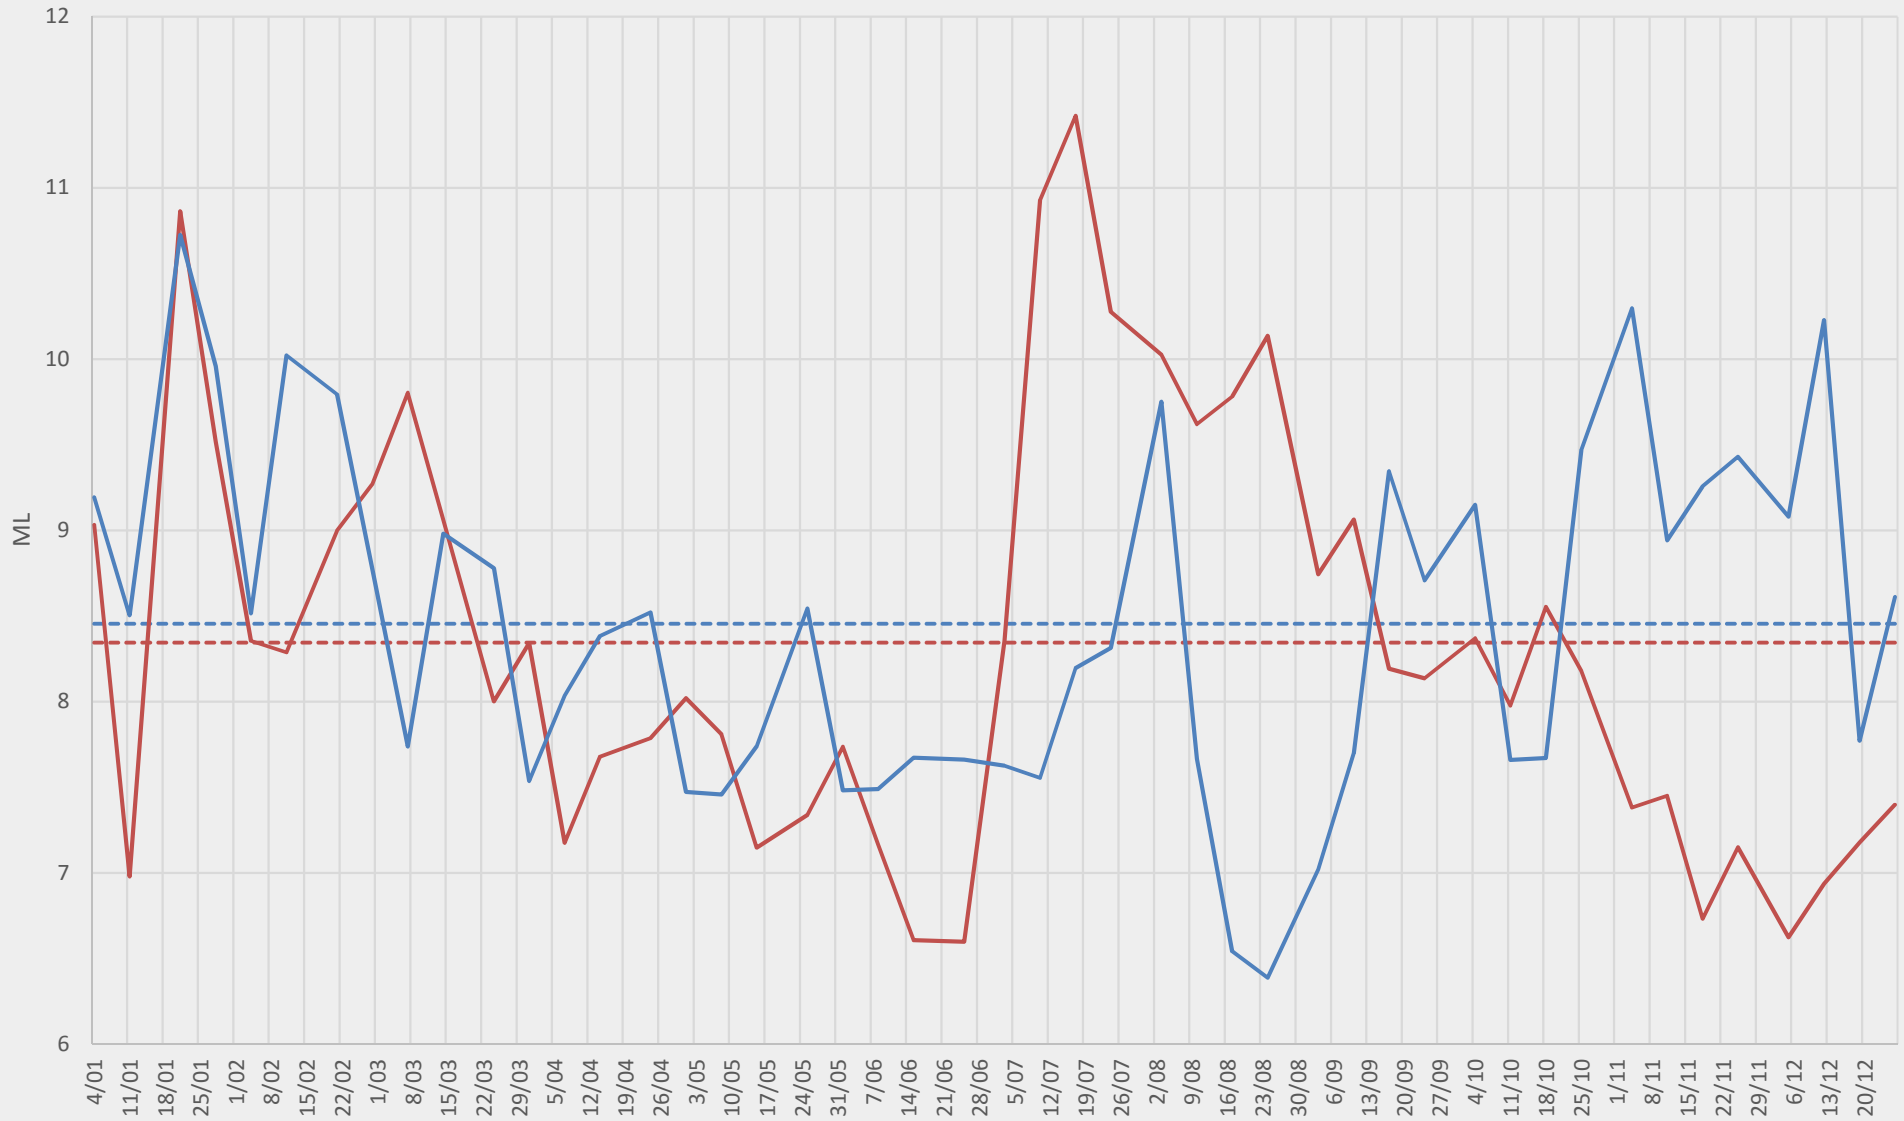

Goulburn Water Demand

--- 2019 Daily Demand

— 2018 Daily Demand

--- 2018 Annual Average Daily Demand

— 2019 Annual Average Daily Demand

Marulan Water Demand

--- 2018 Average Daily Water Demand — 2019 Daily Demand --- 2019 Average Daily Water Demand — 2019 Daily Demand

Goulburn Water Supply Storage Total Volume

— Total Level — Red Level — Amber Level — Green Level Percentage