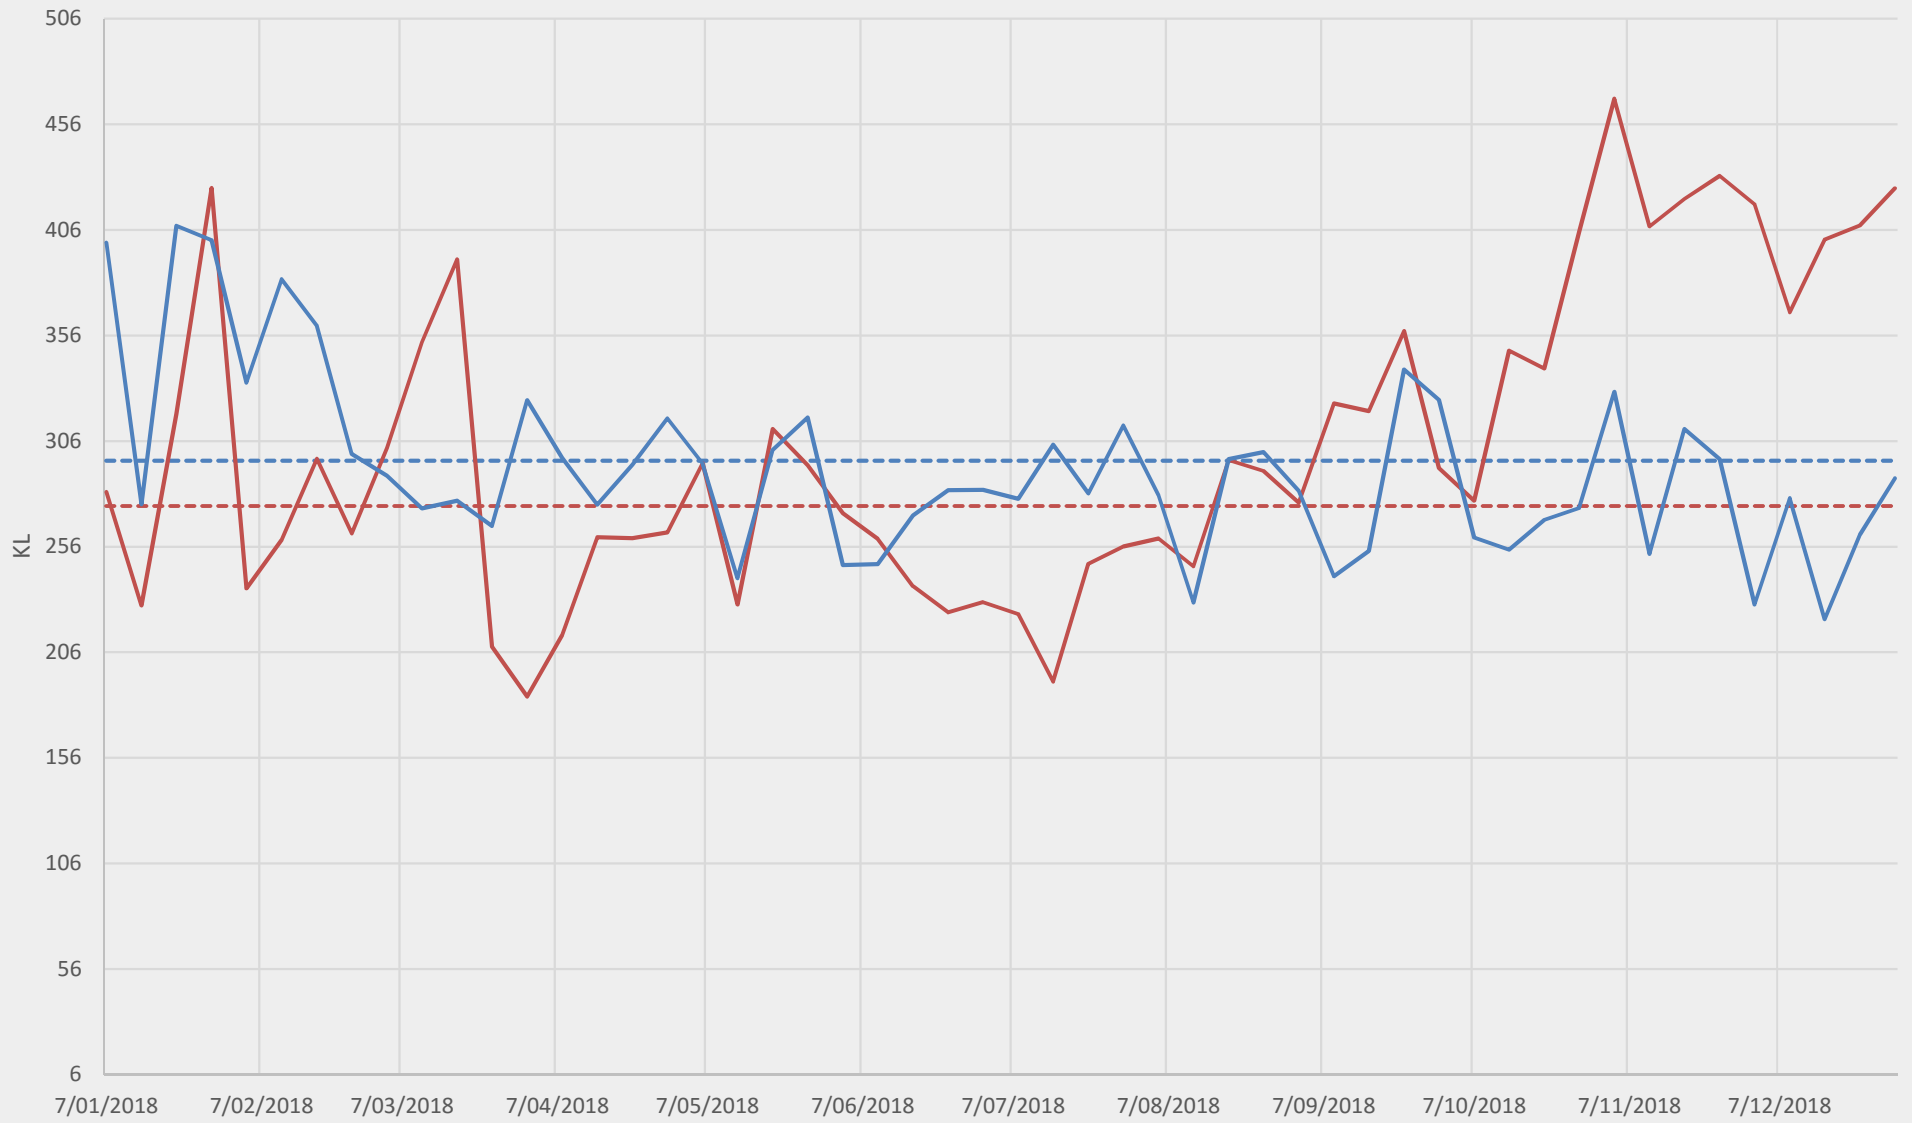

Goulburn Water Demand

--- 2019 Daily Demand

— 2018 Daily Demand

--- 2018 Annual Average Daily Demand

— 2019 Annual Average Daily Demand

Marulan Water Demand

--- 2018 Average Daily Water Demand — 2019 Daily Demand --- 2019 Average Daily Water Demand — 2019 Daily Demand

Goulburn Water Supply Storage Total Volume

— Total Level — Red Level — Amber Level — Green Level Percentage