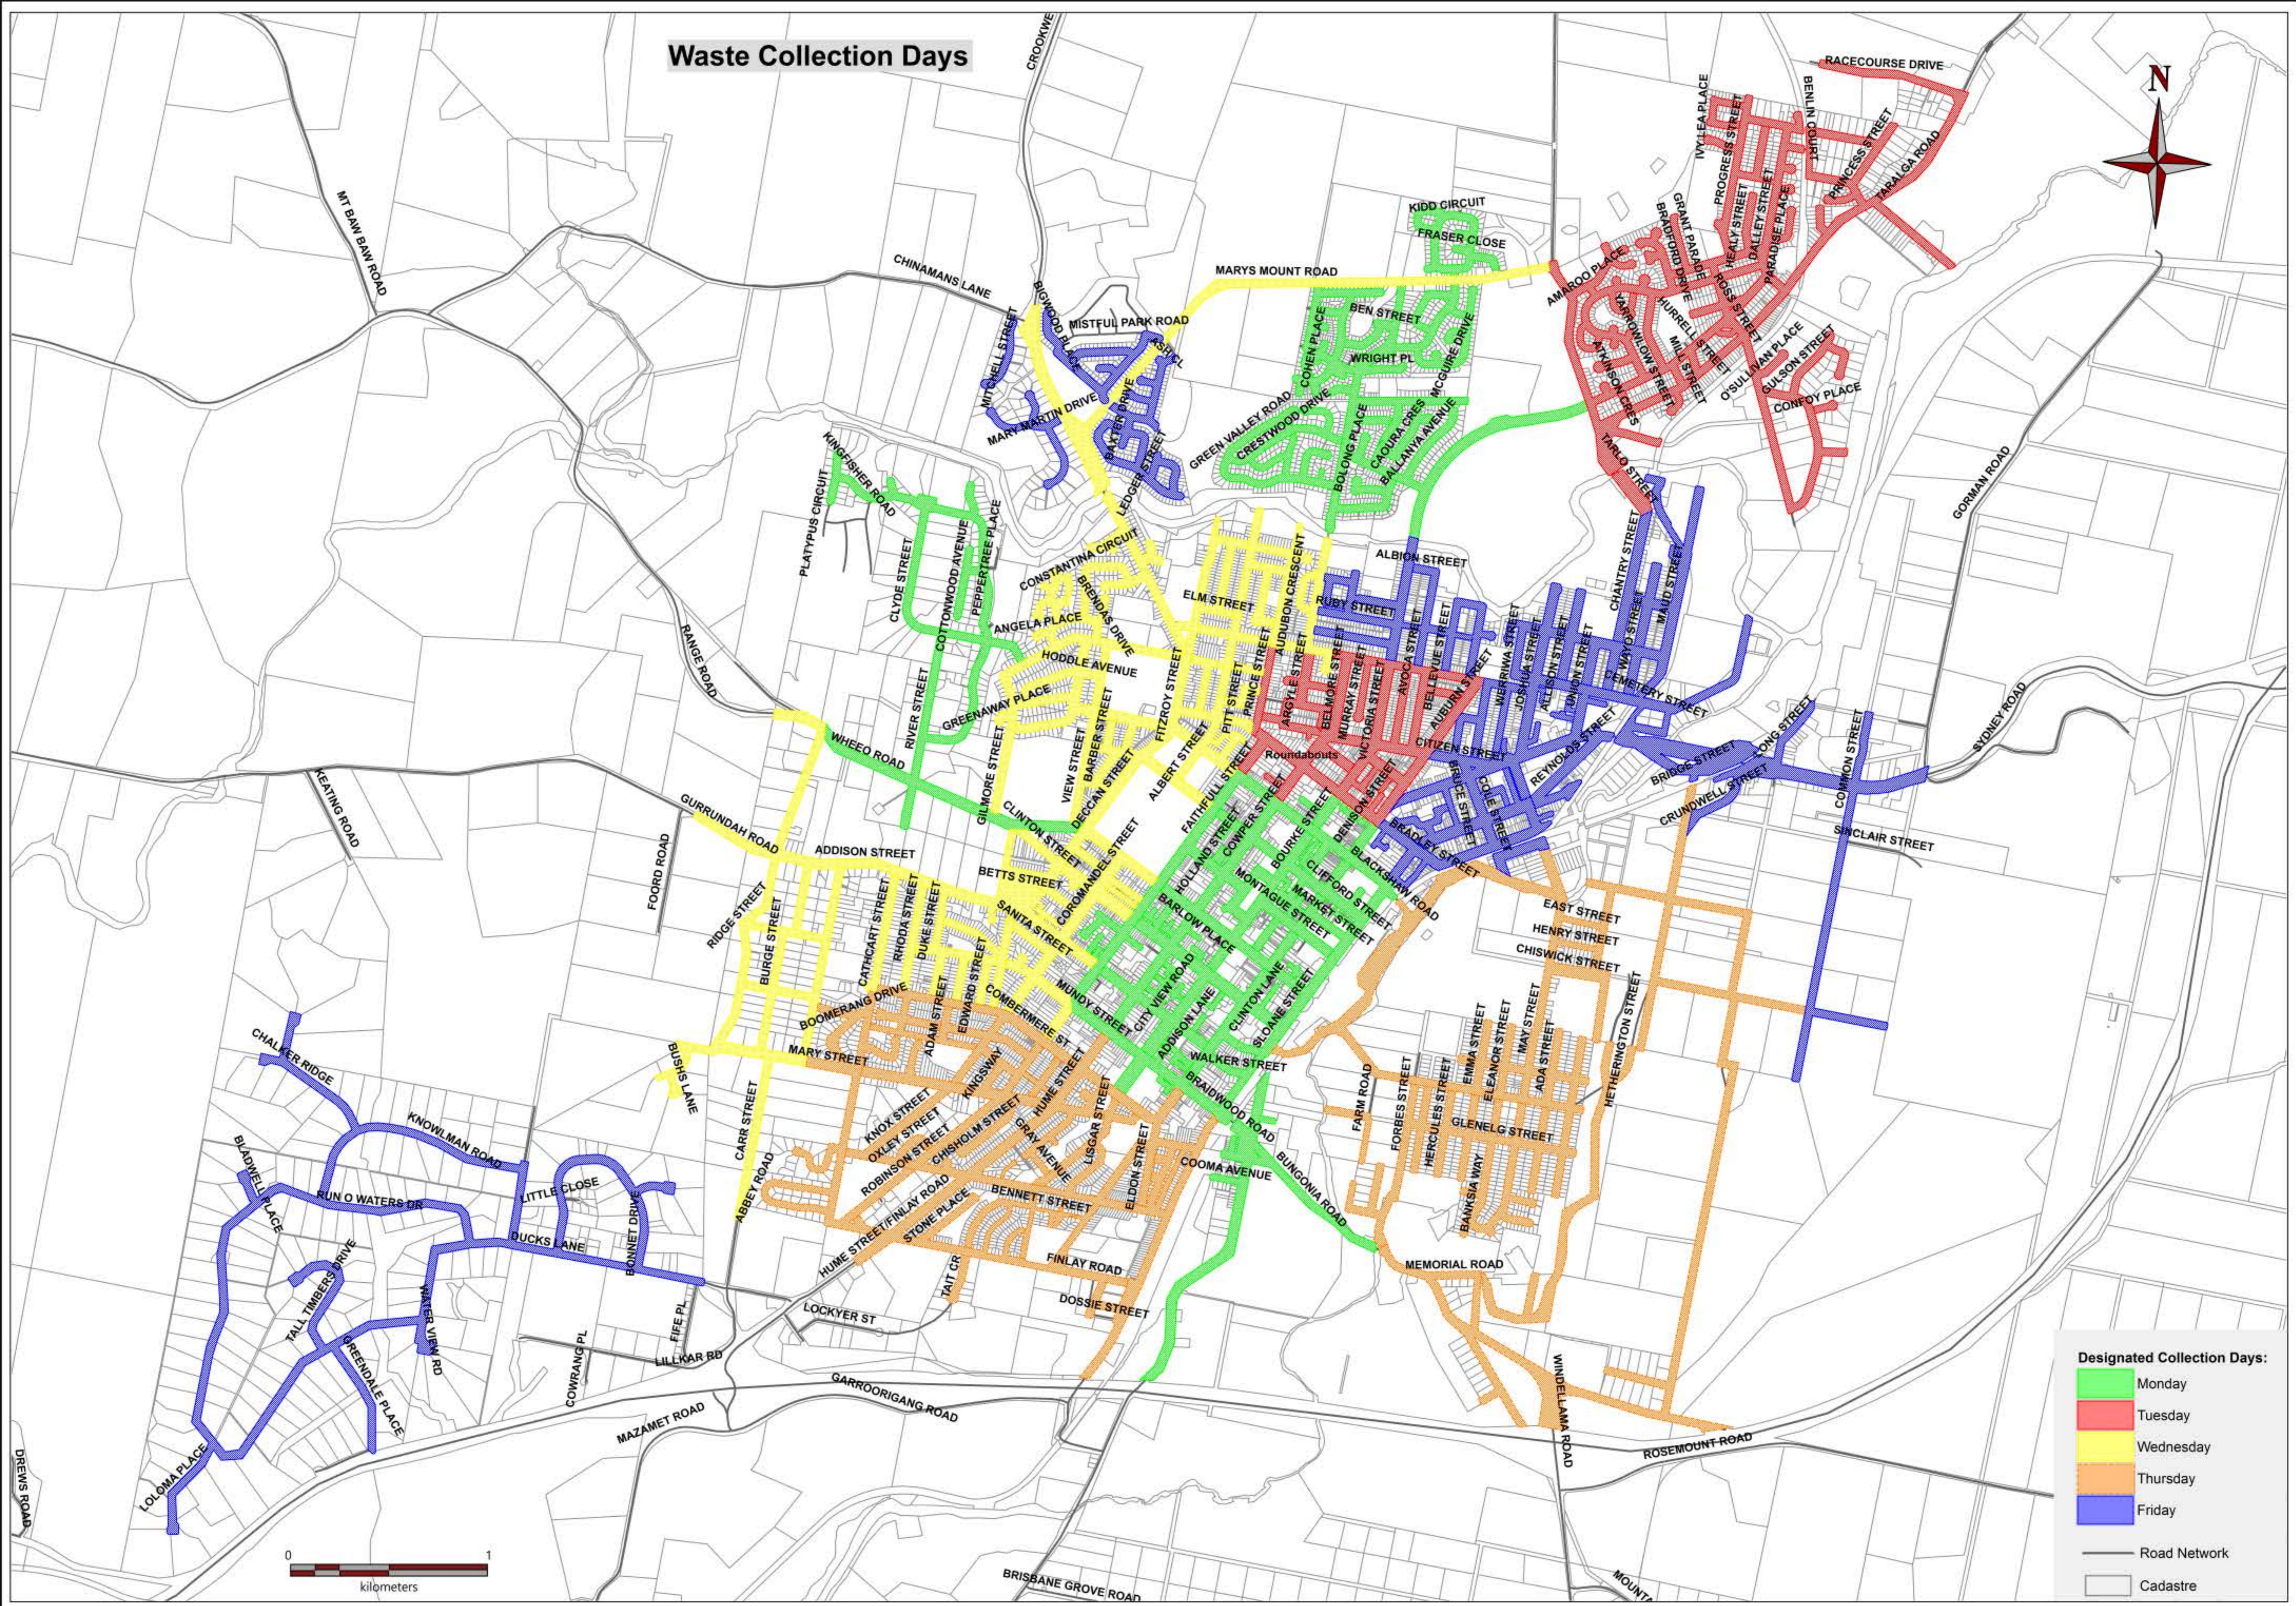

Waste Collection Days

Designated Collection Days:

- Monday
- Tuesday
- Wednesday
- Thursday
- Friday

— Road Network
□ Cadastre